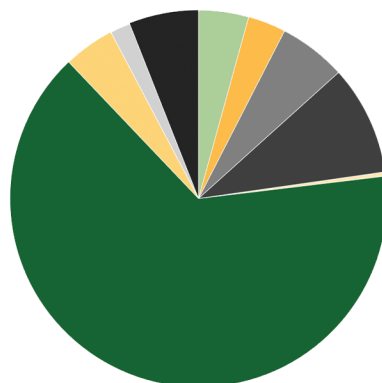

TOP COUNTRIES

Nepal	92
Japan	17
British Virgin Islands	10
Republic of Korea	8
Nigeria/Saudi Arabia/Vietnam	4 each

87.73%

Class Size Under 30

TOP UNDERGRADUATE PROGRAMS (by Enrollment)

436

Business

422

Education

271

Biology/
Biological/
Biomedical
Sciences

188

Health Services/
Allied Health/
Health Science

187

Nursing
& Pre-Nursing

34.45%

First-Generation Undergraduate Students

DIVERSITY BREAKDOWN

American Indian or Alaska Native	178
Asian	135
Black or African American	240
Hispanic or Latino	390
Native Hawaiian or Other Pacific Islander	15
White	2,687
U.S. Nonresident	182
Two or More Races	72
Race/Ethnicity Unknown	248
TOTAL	4,147